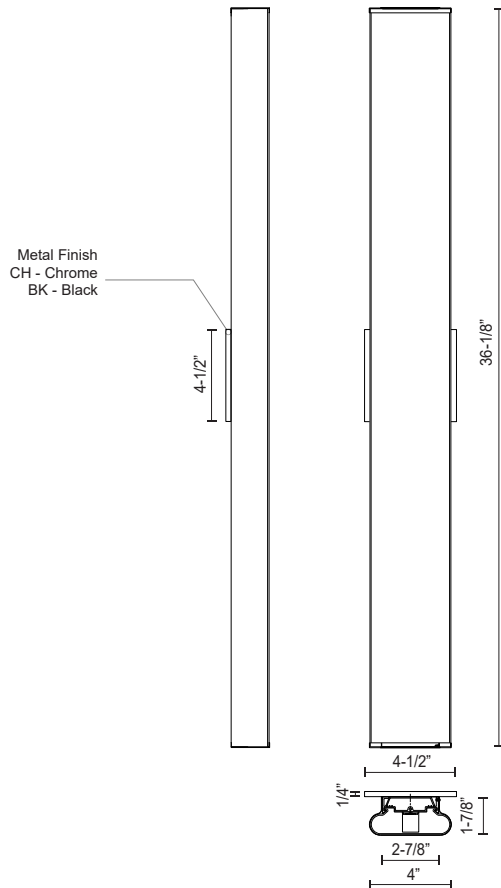

## SPECIFICATION DETAILS

<b>Fixture Dimensions</b>	W36-1/8" x H4" x E1-7/8"
<b>Light Source</b>	AC LED Module
<b>Wattage</b>	46W
<b>Total Lumens</b>	3600lm
<b>Delivered Lumens</b>	BK-2493lm; CH-2583lm;
<b>Voltage</b>	120V
<b>Color Temperature</b>	3000K
<b>CRI (Ra)</b>	90CRI
<b>Optional Color Temps</b>	2700K - 5000K Available, Minimum Order Quantities Apply
<b>LED Rated Life</b>	50,000 hours
<b>Dimming</b>	100% - 10%, ELV Dimmer (Not Included)
<b>Diffuser Details</b>	White Acrylic Diffuser
<b>ADA Compliant</b>	Yes
<b>Location</b>	Damp
<b>Mounting Style</b>	All Orientation; Wall;
<b>CEC Title 24 JA8</b>	Yes, JA8-2022
<b>Canopy Dimensions</b>	W4-1/2" x H4-1/2" x E1/4"
<b>Paint Finish</b>	BK01; CH01;

## DESCRIPTION

An extruded oblong diffuser surrounds the LED source of the geometric vanity fixture and gently spreads light. Enclosed at the ends by two thick caps the design is characterized by minimal details and clever features. During installation the lamp assembly may slide on the mounting track to allow for ideal positioning. Adding to the versatile function are the multiple fixture lengths and mounting orientations. Optional installation without backplate for smaller junction boxes.